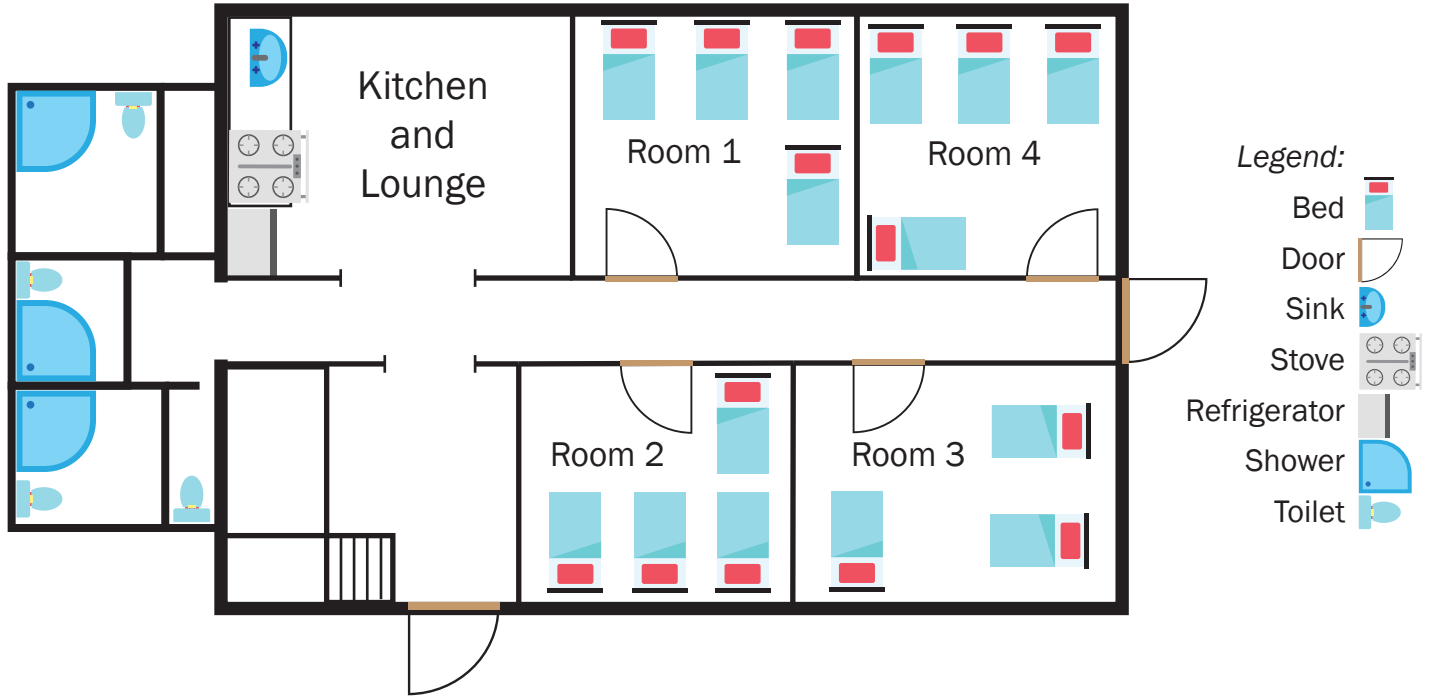

BUCKEYE LODGE (33 BEDS)

Downstairs (17 Beds)

Upstairs (18 Beds)