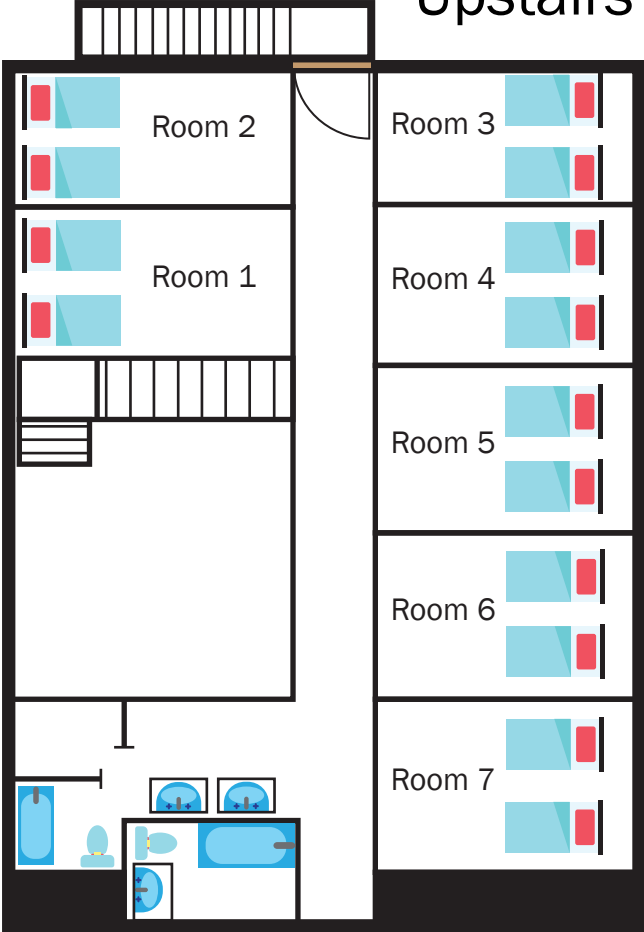

SEQUOIA LODGE (17 BEDS)

Downstairs

Upstairs

Legend:

- Bed
- Door
- Sink
- Stove
- Refrigerator
- Shower
- Toilet
- Bathtub